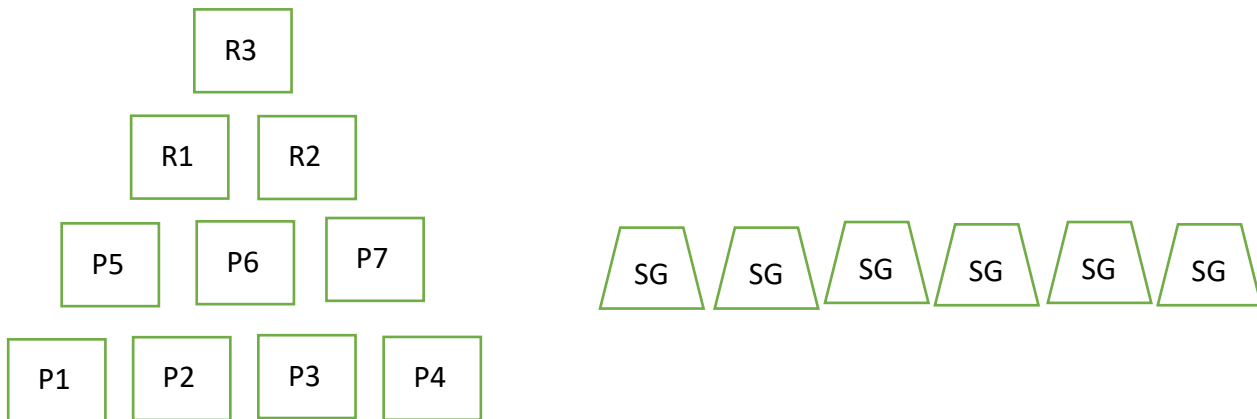

Wild Bunch
Stage 1 - Open Range

Round Count: 14 Pistols, 9 Rifle, 6 Shotgun

Order: Pistol – Rifle – Shotgun

Staging: Pistol loaded with 7 rounds holstered on an empty chamber. Rifle loaded with 9 rounds staged at POS 1 safely, Shotgun mag tube loaded with six rounds, breach closed, hammer down on an empty chamber staged at POS 2.

Start: At POS 1 with hands on hat.

ATB: With 1st mag shoot pistol targets in the following order 1-1-2-2-3-3-4, with the 2nd mag shoot remaining pistol targets in the following order 4-5-5-6-6-7-7. Place pistol on table with slide back. With rifle shoot the rifle targets with 3 rounds on R1, 3 rounds on R2 and 3 rounds on R3. Move to POS 2 and engage the 6 shotgun targets. Pick up pistol, drop mag and show pistol clear. Proceed to the unloading table.

Position 1

Position 2

Position 3